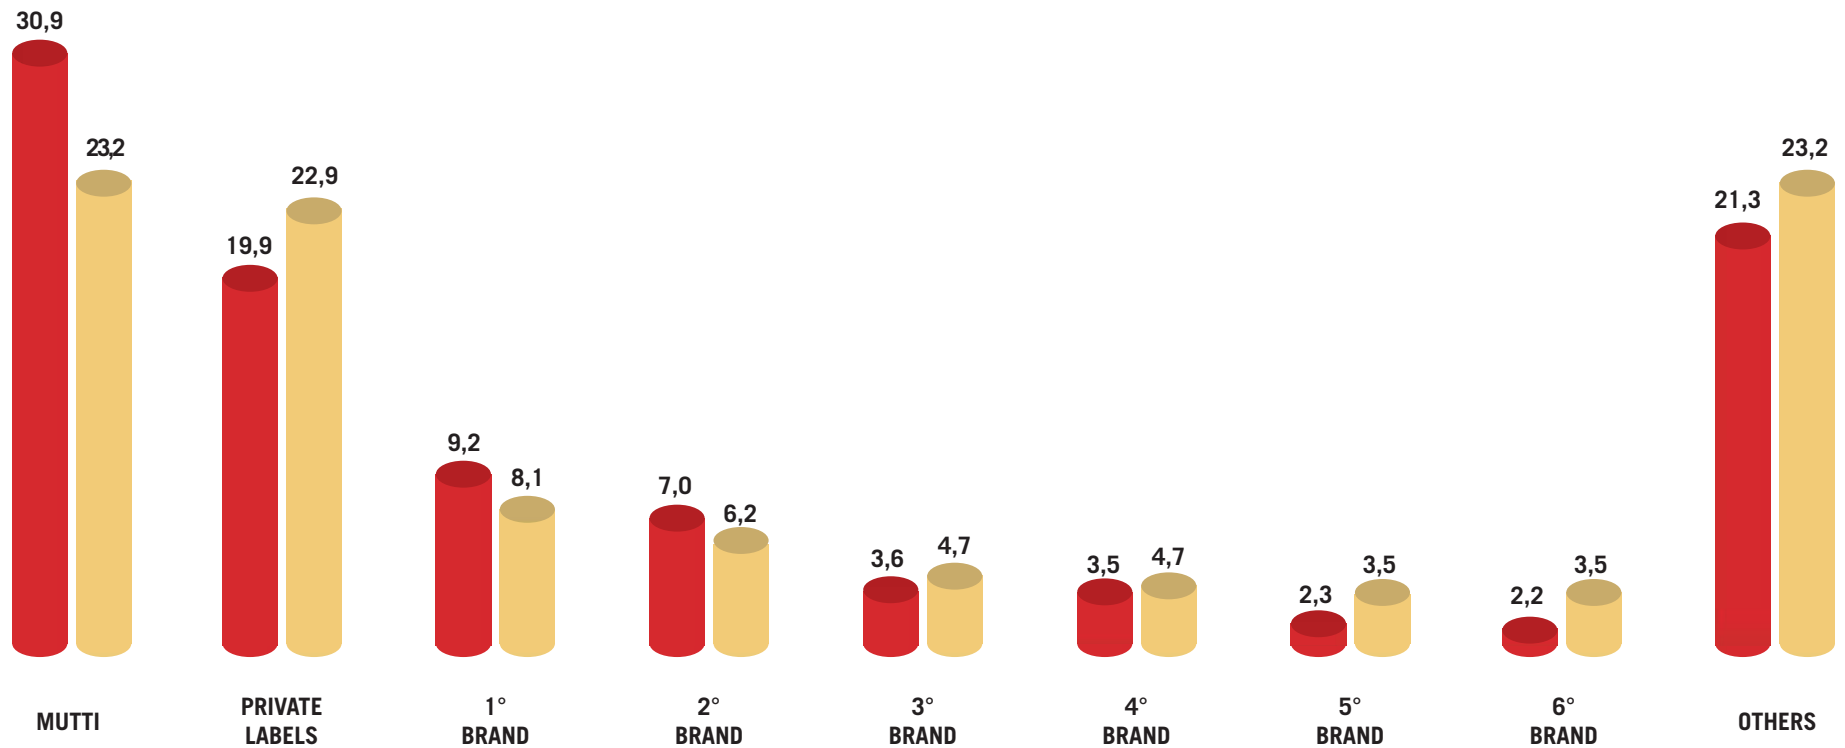

# TOMATO MARKET

Value and volume share

Tot Italy Hyper + Super + SSS (JAN 19 - DEC 19)

VALUE SHARE

VOLUME SHARE